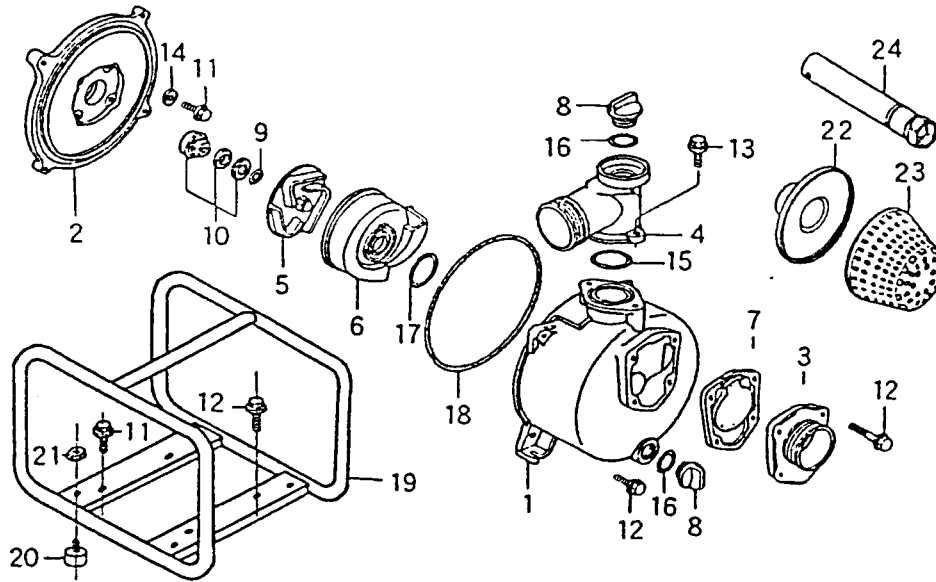

Model 1562-SP

Ref. No.	Qty Req'd.	Part No.	Description
1	1	EL-MP101-MG20	Casing
2	1	EL-AP102-MG20	Casing Cover
3	1	2404-0313	Inlet Port
4	1	2404-0314	Outlet Port
5	1	EL-MP106-MG20	Impeller
6	1	EL-AP107-MG20	Volute Case
7	1	1700-0204	Inlet Valve
8	2	EL-AP117-MG20	Filler & Drain Cap
9	—	EL-AP122-MG20	Adjuster Shim A(0.3mm)
	—	EL-AP123-MG20	Adjuster Shim B(0.6mm)
10	1	2120-0036	Mechanical Seal - Viton
11	4	EL-BF-08028	Flange Bolt 8 X 28mm
12	8	EL-BF-08025	Flange Bolt 8 X 25mm

Ref. No.	Qty Req'd.	Part No.	Description
13	2	EL-BF-08020	Flange Bolt 8 X 20mm
14	4	EL-AP133-MG20	Washer 8mm
15	1	EL-AP114-MG20	O-Ring 54 X 3.5 mm
16	2	EL-AP118-MG20	O-Ring 24 X 3.5 mm
17	1	EL-AP119-MG20	O-Ring 57 X 5.7 mm
18	1	EL-AP120-MG20	O-Ring 196 X 3.5 mm
19	1	EL-MB206-MG20	Frame
20	4	EL-68325-MB2	Bottom Rubber
21	4	EL-94001-06000	Nut, Hex 6mm
22	1	EL-AP325-MG20	Strainer Coupling
23	1	EL-AP326-MG20	Strainer Basket
24	1	EL-89218-ZE1	Spark Plug Wrench