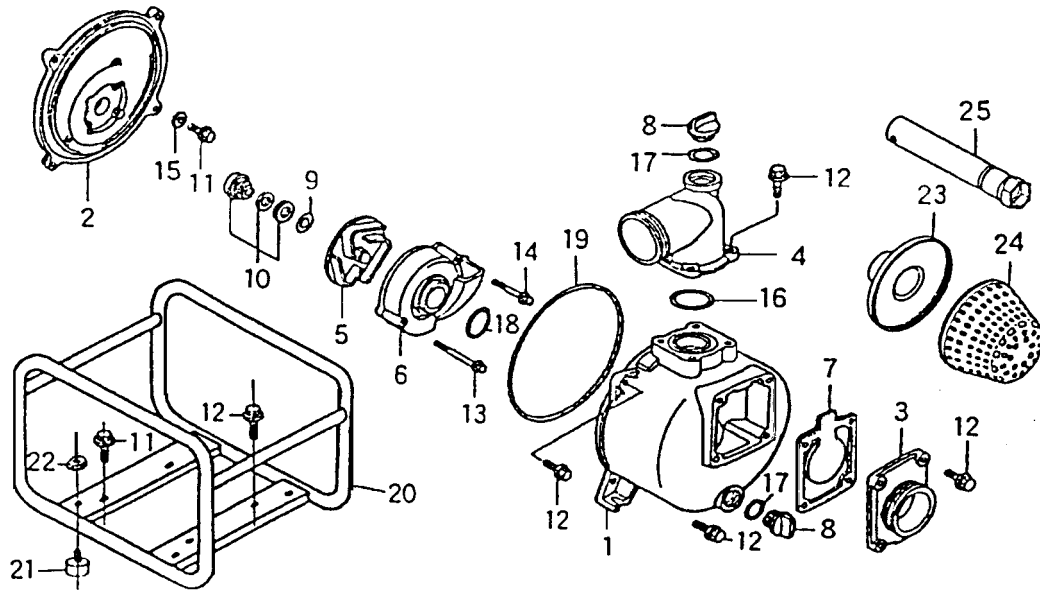

Model 1563-SP

Ref. No.	Qty Req'd.	Part No.	Description
1	1	EL-MP101-MG30	Casing
2	1	EL-AP102-MG30	Casing Cover
3	1	2404-0315	Inlet Port
4	1	2404-0316	Outlet Port
5	1	EL-AP106-MG30	Impeller
6	1	EL-AP107-MG30	Volute Case
7	1	1700-0205	Inlet Valve
8	2	EL-AP117-MG20	Filler & Drain Cap
9	—	EL-AP122-MG20	Adjuster Shim A(0.3mm)
	—	EL-AP123-MG20	Adjuster Shim B(0.6mm)
10	1	2120-0036	Mechanical Seal - Viton
11	4	EL-BF-08028	Flange Bolt 8 X 28mm
12	12	EL-BF-08025	Flange Bolt 8 X 25mm

Ref. No.	Qty Req'd.	Part No.	Description
13	1	EL-BF-06060	Flange Bolt 6 X 60mm
14	1	EL-BF-06050	Flange Bolt 6 X 50mm
15	4	EL-AP133-MG20	Washer 8mm
16	1	EL-AP114-MG30	O-Ring 86 X 3.5mm
17	2	EL-AP118-MG20	O-Ring 24 X 3.5mm
18	1	EL-AP119-MG30	O-Ring 70 X 5.7mm
19	1	EL-AP120-MG30	O-Ring 225 X 3.5mm
20	1	EL-MB206-MG30	Frame
21	4	EL-6835-MB2	Bottom Rubber
22	4	EL-94001-06000	Nut, Hex 6mm
23	1	EL-AP325-MG30	Strainer Coupling
24	1	EL-AP326-MG30	Strainer Filter
25	1	EL-89218-ZE1	Spark Plug Wrench