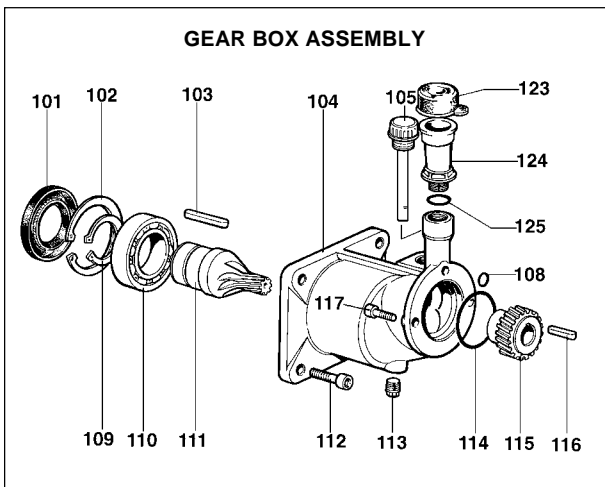

Model 9910-D12GRGI Diaphragm Pumps

Bypass Hose Barb Connect directly to tank without restrictions or ball valves.

NOTE: When ordering parts, give QUANTITY, PART NUMBER, DESCRIPTION, and COMPLETE MODEL NUMBER. Reference numbers are used ONLY to identify parts in the drawing and are NOT to be used as order numbers.

Figure 26

Ref. No.	Part Number	Description	Qty.
1	9910-1200700	Valve Stem	1
2	9910-1080190	O-Ring	1
3	9910-1200361	Adjustment Knob	1
4	9910-395260	Retaining Ring	1
5	9910-1200371	Seat Retainer	1
6	9910-480440	O-Ring	5
7	9910-1200690	O-Ring	1
8	9910-1200380	Valve Seat	1
9	9910-1200390	Regulator Stem	1
10	9910-1200410	Seal	1
11	9910-1200420	Spring	1
12	9910-800540	Plug	1
13	9910-800531	Hose Barb 3/8"	2
14	9910-800520	Hose Barb Nut	2
15	9910-1200330	Hose Barb Nut	1
16	9910-1200340	Hose Barb 1/2"	4
17	9910-390080	O-Ring	1
18	9910-1200440	Bolt	2
19	9910-1200400	Control Unit Body	1
20 ¹	9919-880840	O-Ring	6
21	9910-180030	Bolt	4
22	9910-1200230	Pulsation Dampener Cover	1
23 ¹	9910-1200190	Pulsation Dampener Diaphragm	1
24	9910-1200010	Body (D12)	1
25	9910-800340	Hose Barb	1
26	9910-550450	Hose Barb Nut	1
27	9910-390180	O-Ring	1
28	9910-1200220	Connecting Ring	3
30	9910-1200110	Cylinder Sleeve	2
31	9910-1200086	Diaphragm, Desmopan (Std.)	2
31 ¹	9910-1200080	Diaphragm, Buna-N (Opt.)	2
32	9910-1200300	Washer	2
33	9910-1200090	Bolt	2
39 ²	9910-394280	O-Ring	5
40	9910-1200100	Head	2
41	9910-800410	Bolt	8
42	9910-1200310	Bearing	1
43	9910-1200160	Spacer	1
44	9910-1200130	Wrist Pin	2