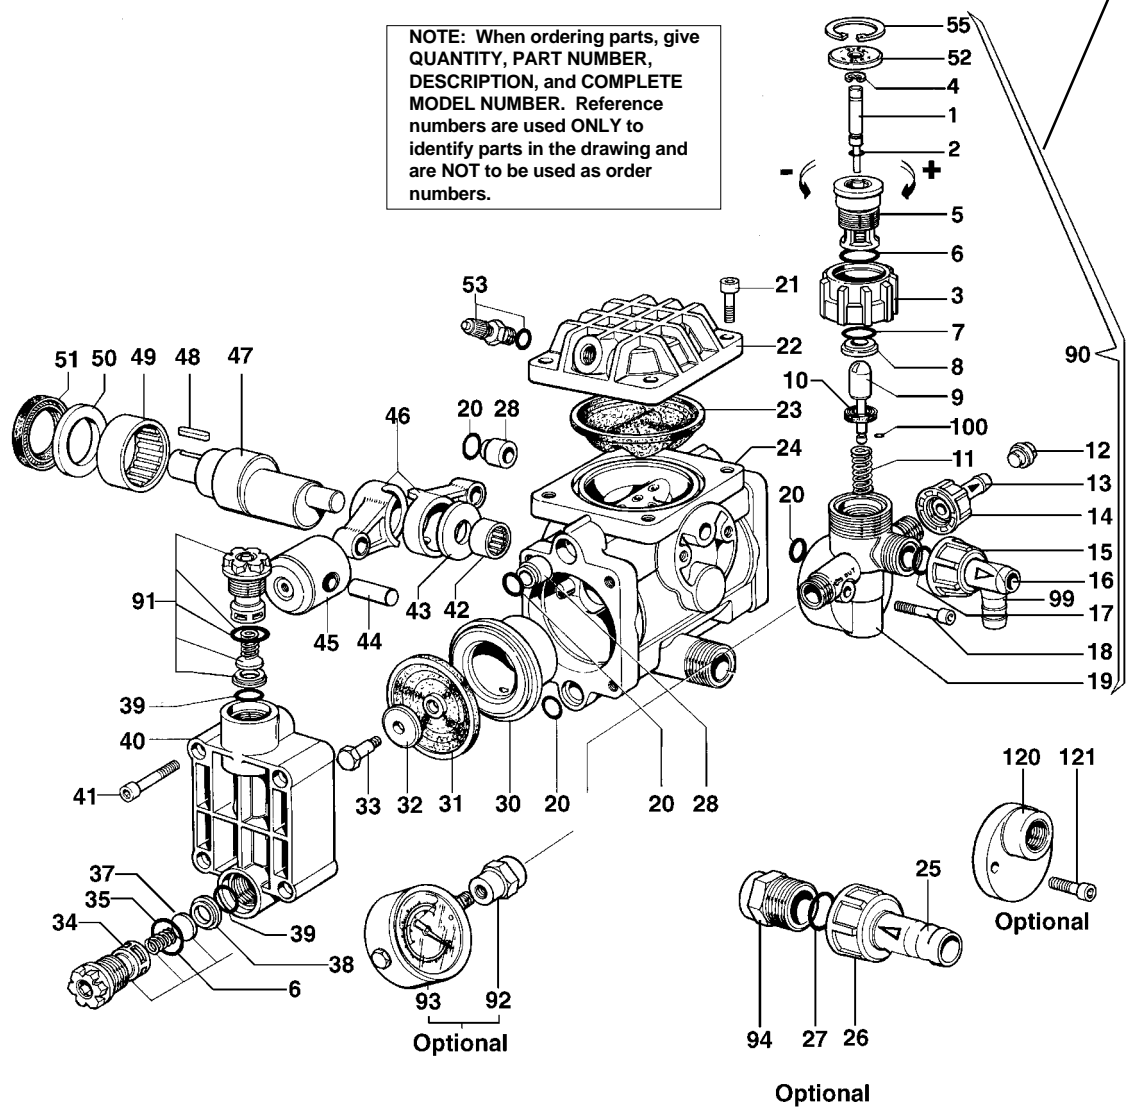

Model 9910-D12GRGI Diaphragm Pumps

Bypass Hose Barb Connect directly to tank without restrictions or ball valves.

NOTE: When ordering parts, give QUANTITY, PART NUMBER, DESCRIPTION, and COMPLETE MODEL NUMBER. Reference numbers are used ONLY to identify parts in the drawing and are NOT to be used as order numbers.

Figure 26

Ref. No.	Part Number	Description	Qty.
1	9910-1200700	Valve Stem	1
2	9910-1080190	O-Ring	1
3	9910-1200361	Adjustment Knob	1
4	9910-395260	Retaining Ring	1
5	9910-1200371	Seat Retainer	1
6	9910-480440	O-Ring	5
7	9910-1200690	O-Ring	1
8	9910-1200380	Valve Seat	1
9	9910-1200390	Regulator Stem	1
10	9910-1200410	Seal	1
11	9910-1200420	Spring	1
12	9910-800540	Plug	1
13	9910-800531	Hose Barb 3/8"	2
14	9910-800520	Hose Barb Nut	2
15	9910-1200330	Hose Barb Nut	1
16	9910-1200340	Hose Barb 1/2"	4
17	9910-390080	O-Ring	1
18	9910-1200440	Bolt	2
19	9910-1200400	Control Unit Body	1
20 ¹	9919-880840	O-Ring	6
21	9910-180030	Bolt	4
22	9910-1200230	Pulsation Dampener Cover	1
23 ¹	9910-1200190	Pulsation Dampener Diaphragm	1
24	9910-1200010	Body (D12)	1
25	9910-800340	Hose Barb	1
26	9910-550450	Hose Barb Nut	1
27	9910-390180	O-Ring	1
28	9910-1200220	Connecting Ring	3
30	9910-1200110	Cylinder Sleeve	2
31	9910-1200086	Diaphragm, Desmopan (Std.)	2
31 ¹	9910-1200080	Diaphragm, Buna-N (Opt.)	2
32	9910-1200300	Washer	2
33	9910-1200090	Bolt	2
39 ²	9910-394280	O-Ring	5
40	9910-1200100	Head	2
41	9910-800410	Bolt	8
42	9910-1200310	Bearing	1
43	9910-1200160	Spacer	1
44	9910-1200130	Wrist Pin	2