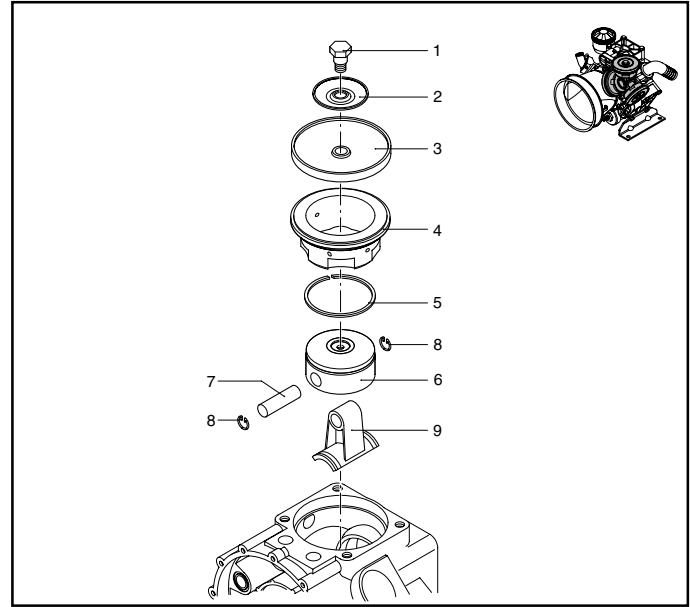

Model 9910-D813

Model 9910-D813 Diaphragm Pump

REF. NO.	PART NUMBER	DESCRIPTION	QTY. REQ'D.
1	9910-580360	Retaining bolt	3
2	9910-1040180	Retaining bolt washer	3
3	9910-1040080	Diaphragm, Desmopan (std)	3
3A	9910-1040081	Diaphragm, Buna-N (opt)	3
4	9910-1500080	Piston sleeve	3
5	9910-650190	Piston ring	3
6	9910-1040120	Piston	3
7	9910-1040070	Connecting pin	3
8	9910-1040270	Snap ring	6
9	9910-1800050	Connecting rod	3
10	9910-1400150	Shaft seal	1
11	9910-650200	Roller bearing	1
12	9910-1800200	Crankshaft	1
13	9910-161050	Retainer ring	1
14	9910-161060	Bearing	1
15	9910-1040551	Head (right)	2
16	9910-1800060	Oil Cap	1
17	9910-680030	Oil reservoir	1
18	9910-680350	Bolt	2
19	9910-380241	Washer	3
20	9910-390180	O-Ring	3
21	9910-1040552	Head (left)	1
22	9910-1480040	Bolt	8
23	9910-1800010	Left base	1
24	9910-750060	Bolt	4
25	9910-1040470	Plug	2
26	9910-320360	Bolt	2
27	9910-1040260	Plug (oil drain)	1
28	9910-1040210	Pulsation damper flange	1
29	9910-1409050	Valve assembly	6
30	9910-540360	O-Ring	1
31	9910-1040220	Pulsation damper body	1
32	9910-1040240	Diaphragm	1
33	9910-1040230	Pulsation damper cap	1
34	9910-650542	O-ring	1
35	9910-550300	Air Valve	1
36	9910-640070	O-Ring	1
37	9910-1040340	Retaining ring	2
38	9910-1800140	Pump Body	1