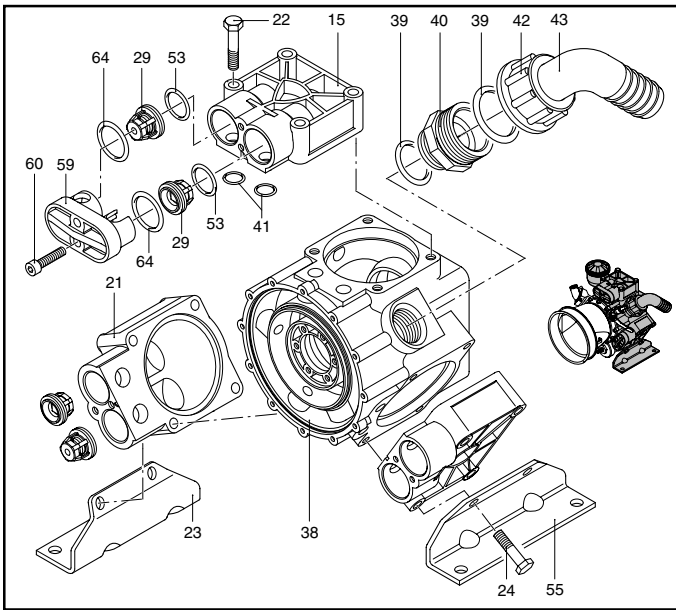

Model 9910-D813

Model 9910-D813 Diaphragm Pump

REF. NO.	PART NUMBER	DESCRIPTION	QTY. REQ'D.
1	9910-580360	Retaining bolt	3
2	9910-1040180	Retaining bolt washer	3
3	9910-1040080	Diaphragm, Desmopan (std)	3
3A	9910-1040081	Diaphragm, Buna-N (opt)	3
4	9910-1500080	Piston sleeve	3
5	9910-650190	Piston ring	3
6	9910-1040120	Piston	3
7	9910-1040070	Connecting pin	3
8	9910-1040270	Snap ring	6
9	9910-1800050	Connecting rod	3
10	9910-1400150	Shaft seal	1
11	9910-650200	Roller bearing	1
12	9910-1800200	Crankshaft	1
13	9910-161050	Retainer ring	1
14	9910-161060	Bearing	1
15	9910-1040551	Head (right)	2
16	9910-1800060	Oil Cap	1
17	9910-680030	Oil reservoir	1
18	9910-680350	Bolt	2
19	9910-380241	Washer	3
20	9910-390180	O-Ring	3
21	9910-1040552	Head (left)	1
22	9910-1480040	Bolt	8
23	9910-1800010	Left base	1
24	9910-750060	Bolt	4
25	9910-1040470	Plug	2
26	9910-320360	Bolt	2
27	9910-1040260	Plug (oil drain)	1
28	9910-1040210	Pulsation damper flange	1
29	9910-1409050	Valve assembly	6
30	9910-540360	O-Ring	1
31	9910-1040220	Pulsation damper body	1
32	9910-1040240	Diaphragm	1
33	9910-1040230	Pulsation damper cap	1
34	9910-650542	O-ring	1
35	9910-550300	Air Valve	1
36	9910-640070	O-Ring	1
37	9910-1040340	Retaining ring	2
38	9910-1800140	Pump Body	1