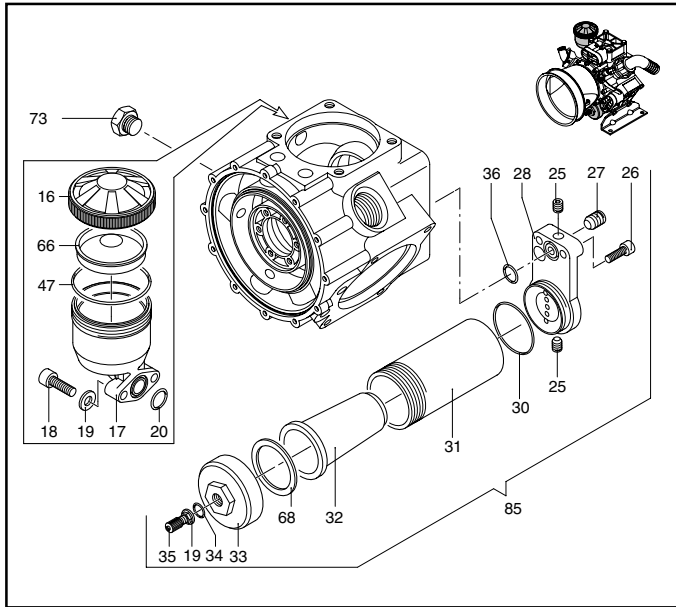

Model 9910-D813

Model 9910-D813 Diaphragm Pump

REF. NO.	PART NUMBER	DESCRIPTION	QTY. REQ'D.
1	9910-580360	Retaining bolt	3
2	9910-1040180	Retaining bolt washer	3
3	9910-1040080	Diaphragm, Desmopan (std)	3
3A	9910-1040081	Diaphragm, Buna-N (opt)	3
4	9910-1500080	Piston sleeve	3
5	9910-650190	Piston ring	3
6	9910-1040120	Piston	3
7	9910-1040070	Connecting pin	3
8	9910-1040270	Snap ring	6
9	9910-1800050	Connecting rod	3
10	9910-1400150	Shaft seal	1
11	9910-650200	Roller bearing	1
12	9910-1800200	Crankshaft	1
13	9910-161050	Retainer ring	1
14	9910-161060	Bearing	1
15	9910-1040551	Head (right)	2
16	9910-1800060	Oil Cap	1
17	9910-680030	Oil reservoir	1
18	9910-680350	Bolt	2
19	9910-380241	Washer	3
20	9910-390180	O-Ring	3
21	9910-1040552	Head (left)	1
22	9910-1480040	Bolt	8
23	9910-1800010	Left base	1
24	9910-750060	Bolt	4
25	9910-1040470	Plug	2
26	9910-320360	Bolt	2
27	9910-1040260	Plug (oil drain)	1
28	9910-1040210	Pulsation damper flange	1
29	9910-1409050	Valve assembly	6
30	9910-540360	O-Ring	1
31	9910-1040220	Pulsation damper body	1
32	9910-1040240	Diaphragm	1
33	9910-1040230	Pulsation damper cap	1
34	9910-650542	O-ring	1
35	9910-550300	Air Valve	1
36	9910-640070	O-Ring	1
37	9910-1040340	Retaining ring	2
38	9910-1800140	Pump Body	1