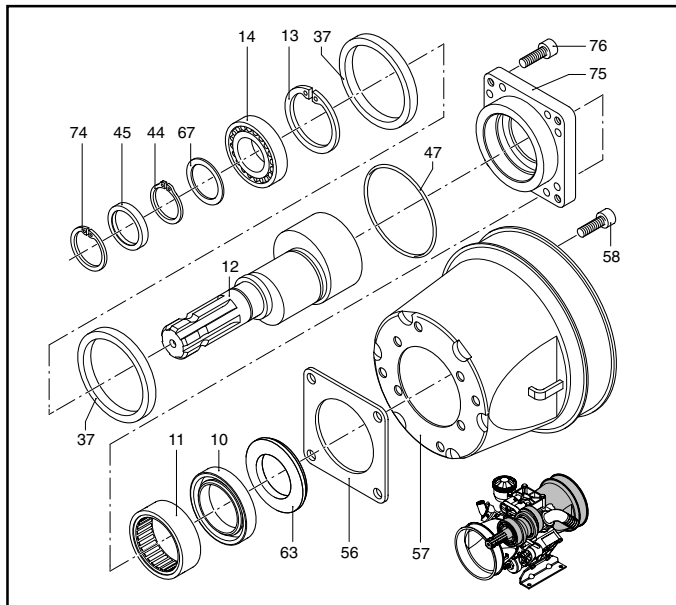

Model 9910-D813

Model 9910-D813 Diaphragm Pump

REF. NO.	PART NUMBER	DESCRIPTION	QTY. REQ'D.
1	9910-580360	Retaining bolt	3
2	9910-1040180	Retaining bolt washer	3
3	9910-1040080	Diaphragm, Desmopan (std)	3
3A	9910-1040081	Diaphragm, Buna-N (opt)	3
4	9910-1500080	Piston sleeve	3
5	9910-650190	Piston ring	3
6	9910-1040120	Piston	3
7	9910-1040070	Connecting pin	3
8	9910-1040270	Snap ring	6
9	9910-1800050	Connecting rod	3
10	9910-1400150	Shaft seal	1
11	9910-650200	Roller bearing	1
12	9910-1800200	Crankshaft	1
13	9910-161050	Retainer ring	1
14	9910-161060	Bearing	1
15	9910-1040551	Head (right)	2
16	9910-1800060	Oil Cap	1
17	9910-680030	Oil reservoir	1
18	9910-680350	Bolt	2
19	9910-380241	Washer	3
20	9910-390180	O-Ring	3
21	9910-1040552	Head (left)	1
22	9910-1480040	Bolt	8
23	9910-1800010	Left base	1
24	9910-750060	Bolt	4
25	9910-1040470	Plug	2
26	9910-320360	Bolt	2
27	9910-1040260	Plug (oil drain)	1
28	9910-1040210	Pulsation damper flange	1
29	9910-1409050	Valve assembly	6
30	9910-540360	O-Ring	1
31	9910-1040220	Pulsation damper body	1
32	9910-1040240	Diaphragm	1
33	9910-1040230	Pulsation damper cap	1
34	9910-650542	O-ring	1
35	9910-550300	Air Valve	1
36	9910-640070	O-Ring	1
37	9910-1040340	Retaining ring	2
38	9910-1800140	Pump Body	1