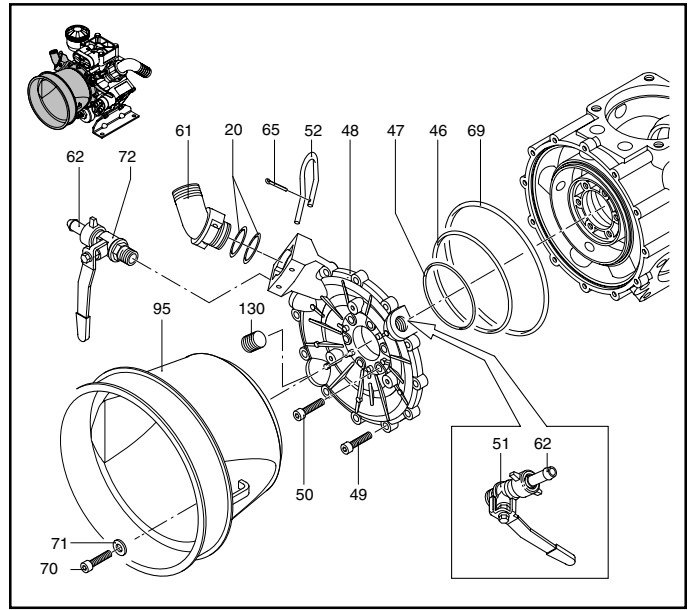

Model 9910-D813

Model 9910-D813 Diaphragm Pump

REF. NO.	PART NUMBER	DESCRIPTION	QTY. REQ'D.
1	9910-580360	Retaining bolt	3
2	9910-1040180	Retaining bolt washer	3
3	9910-1040080	Diaphragm, Desmopan (std)	3
3A	9910-1040081	Diaphragm, Buna-N (opt)	3
4	9910-1500080	Piston sleeve	3
5	9910-650190	Piston ring	3
6	9910-1040120	Piston	3
7	9910-1040070	Connecting pin	3
8	9910-1040270	Snap ring	6
9	9910-1800050	Connecting rod	3
10	9910-1400150	Shaft seal	1
11	9910-650200	Roller bearing	1
12	9910-1800200	Crankshaft	1
13	9910-161050	Retainer ring	1
14	9910-161060	Bearing	1
15	9910-1040551	Head (right)	2
16	9910-1800060	Oil Cap	1
17	9910-680030	Oil reservoir	1
18	9910-680350	Bolt	2
19	9910-380241	Washer	3
20	9910-390180	O-Ring	3
21	9910-1040552	Head (left)	1
22	9910-1480040	Bolt	8
23	9910-1800010	Left base	1
24	9910-750060	Bolt	4
25	9910-1040470	Plug	2
26	9910-320360	Bolt	2
27	9910-1040260	Plug (oil drain)	1
28	9910-1040210	Pulsation damper flange	1
29	9910-1409050	Valve assembly	6
30	9910-540360	O-Ring	1
31	9910-1040220	Pulsation damper body	1
32	9910-1040240	Diaphragm	1
33	9910-1040230	Pulsation damper cap	1
34	9910-650542	O-ring	1
35	9910-550300	Air Valve	1
36	9910-640070	O-Ring	1
37	9910-1040340	Retaining ring	2
38	9910-1800140	Pump Body	1